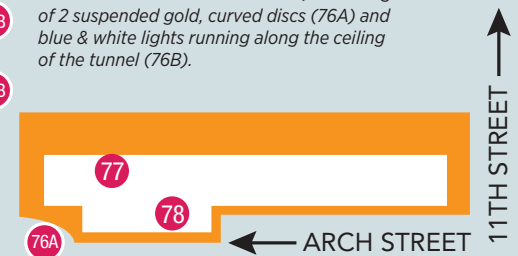

NOTE: #76 artwork is all outdoors, consisting of 2 suspended gold, curved discs (76A) and blue & white lights running along the ceiling of the tunnel (76B).