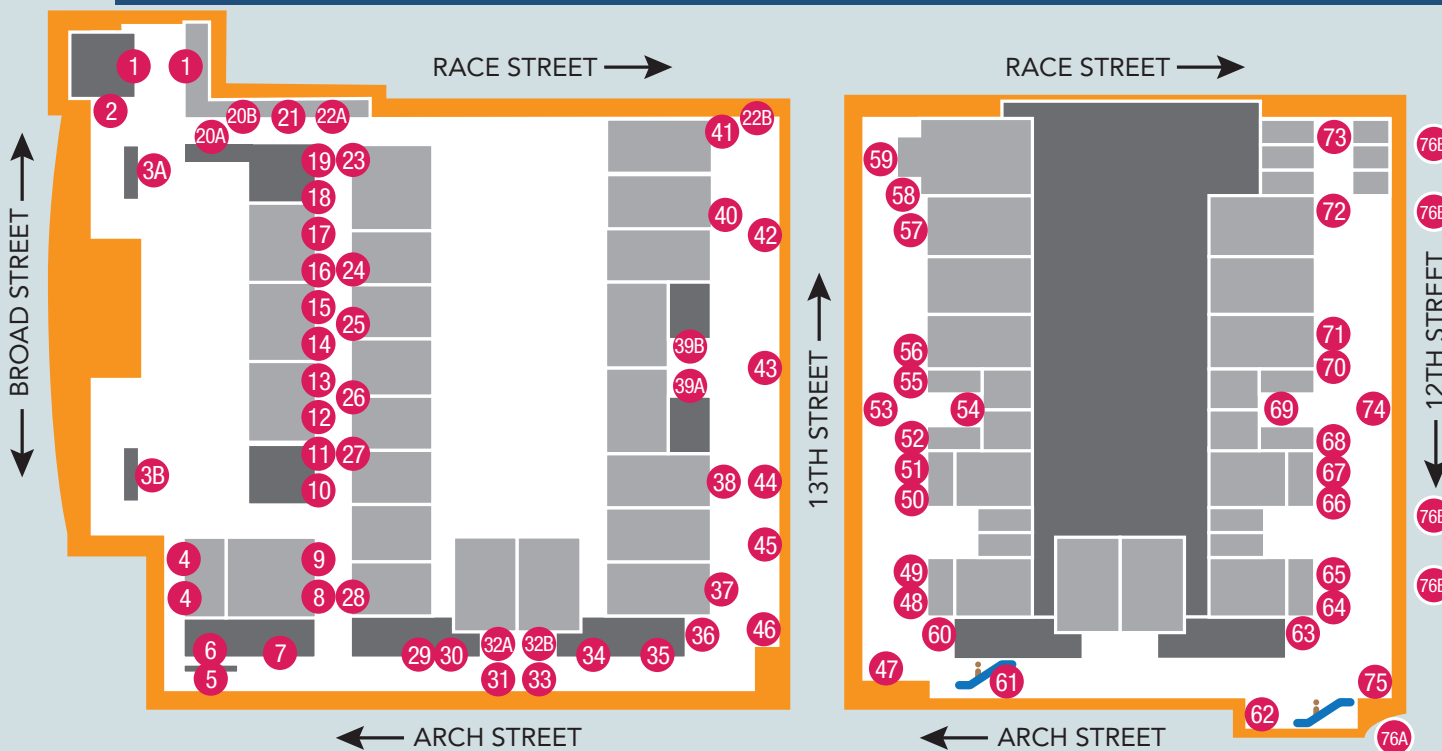

# 1 STREET LEVEL

Location #	Artist Name	Artwork Name
1	Kay Healy	Coming Home
2	Arden Bendler Browning	Interim
3A	Bogdan Grom	Benjamin Franklin Bridge; City Hall
3B	Bogdan Grom	Elfreth's Alley; Logan Circle Fountain
4	Astrid Bowlby	That Music Always Round Me
5	Jesse Engaard	Thalia
6	David Moscinski	2016 Mayor's Masked Ball Mask
7	Rosalyn Richards	Footprints
8	Frank DePietro	Water Lilies Triptych
9	Donna Backues	Volcanoscapes I-IV
10	Joan Wadleigh Curran	White Fence
11	Ken Kewley	Studio Painting #4 and #6
12	Michael Bartmann	Vanishing Points
13	Bradley Schmehl	Playing for Coppers; Once Mighty; Magic Hour
14	Cynthia Back	Schuylkill Reflections #2; Under the Boardwalk #3 and #7
15	Steven Ford	Untitled (SF120925 A) 2012
16	Stuart Rome	H12-3-15, Bluto; HNW10-3-1; H13-PC1-6, Prairie Creek
17	Sarah Kaufman	Devil's Pool Stone Tree; Devil's Pool Diptych #1 and #4
18	Jase Clark	Accumulated Descent; Ascension
19	Nancy Agati	Portico Series: Metric II; Volo III; Basques
20A	Anna Kell	Johnson City Bouquet
20B	Anna Kell	Blue on Red Hothouse; Red on Blue Hothouse
21	Cynthia Hron	AP #47; AP #66; AP #107
22A	Murray Dessner	For Tomorrow
22B	Murray Dessner	Decades

35. A Tradition of Service: the Pennsylvania Convention Center, Charles Cushing

NOTE: #76 artwork is all outdoors, consisting of 2 suspended gold, curved discs (76A) and blue & white lights running along the ceiling of the tunnel (76B).

## 2 CONCOURSE LEVEL

RACE STREET →

BROAD STREET ↑

RACE STREET →

NOTE: #96 artwork is located at the top of the staircase.

11TH STREET ↑

← ARCH STREET

12TH STREET ↓

11. Studio Painting #4, Ken Kewley

RACE STREET →

BROAD STREET ↑

Terrace Ballroom

← ARCH STREET